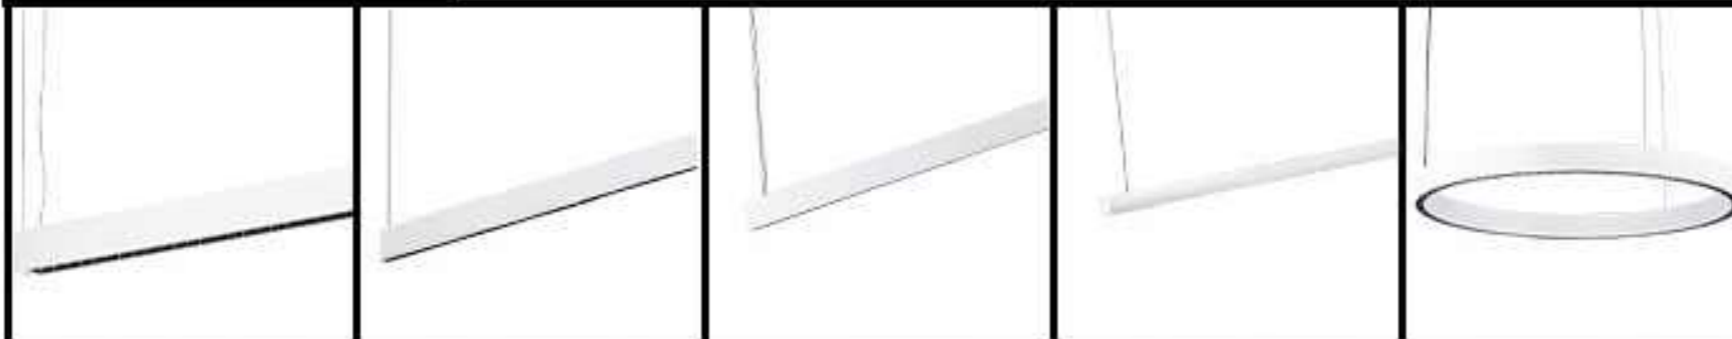

PRO

ALPH0070

ALPH0071

ALPH0077

ALPH0073

ALPH0079