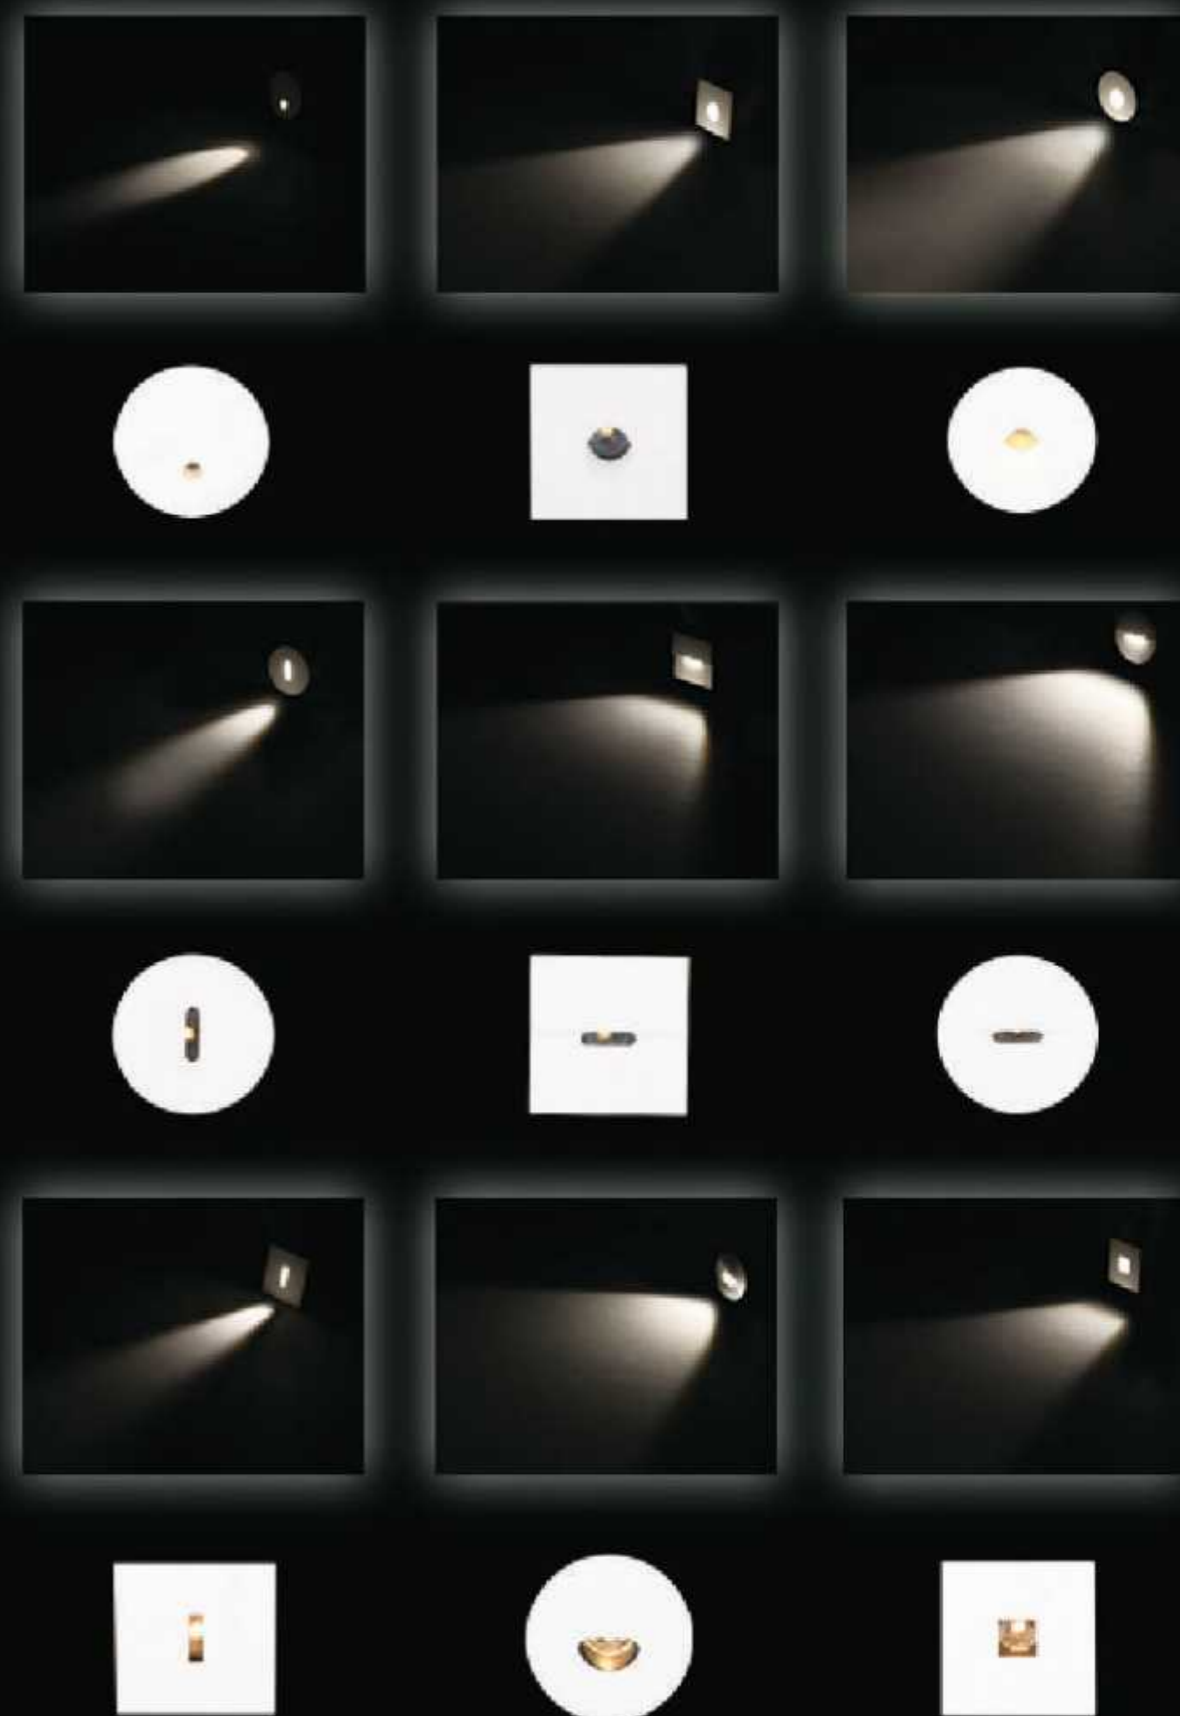

Different light shape display

Inter-changable frames fit for same module

- CRI(RA) ≥90
- IP65
- Black / White
- CE
- Indoor/Outdoor icon